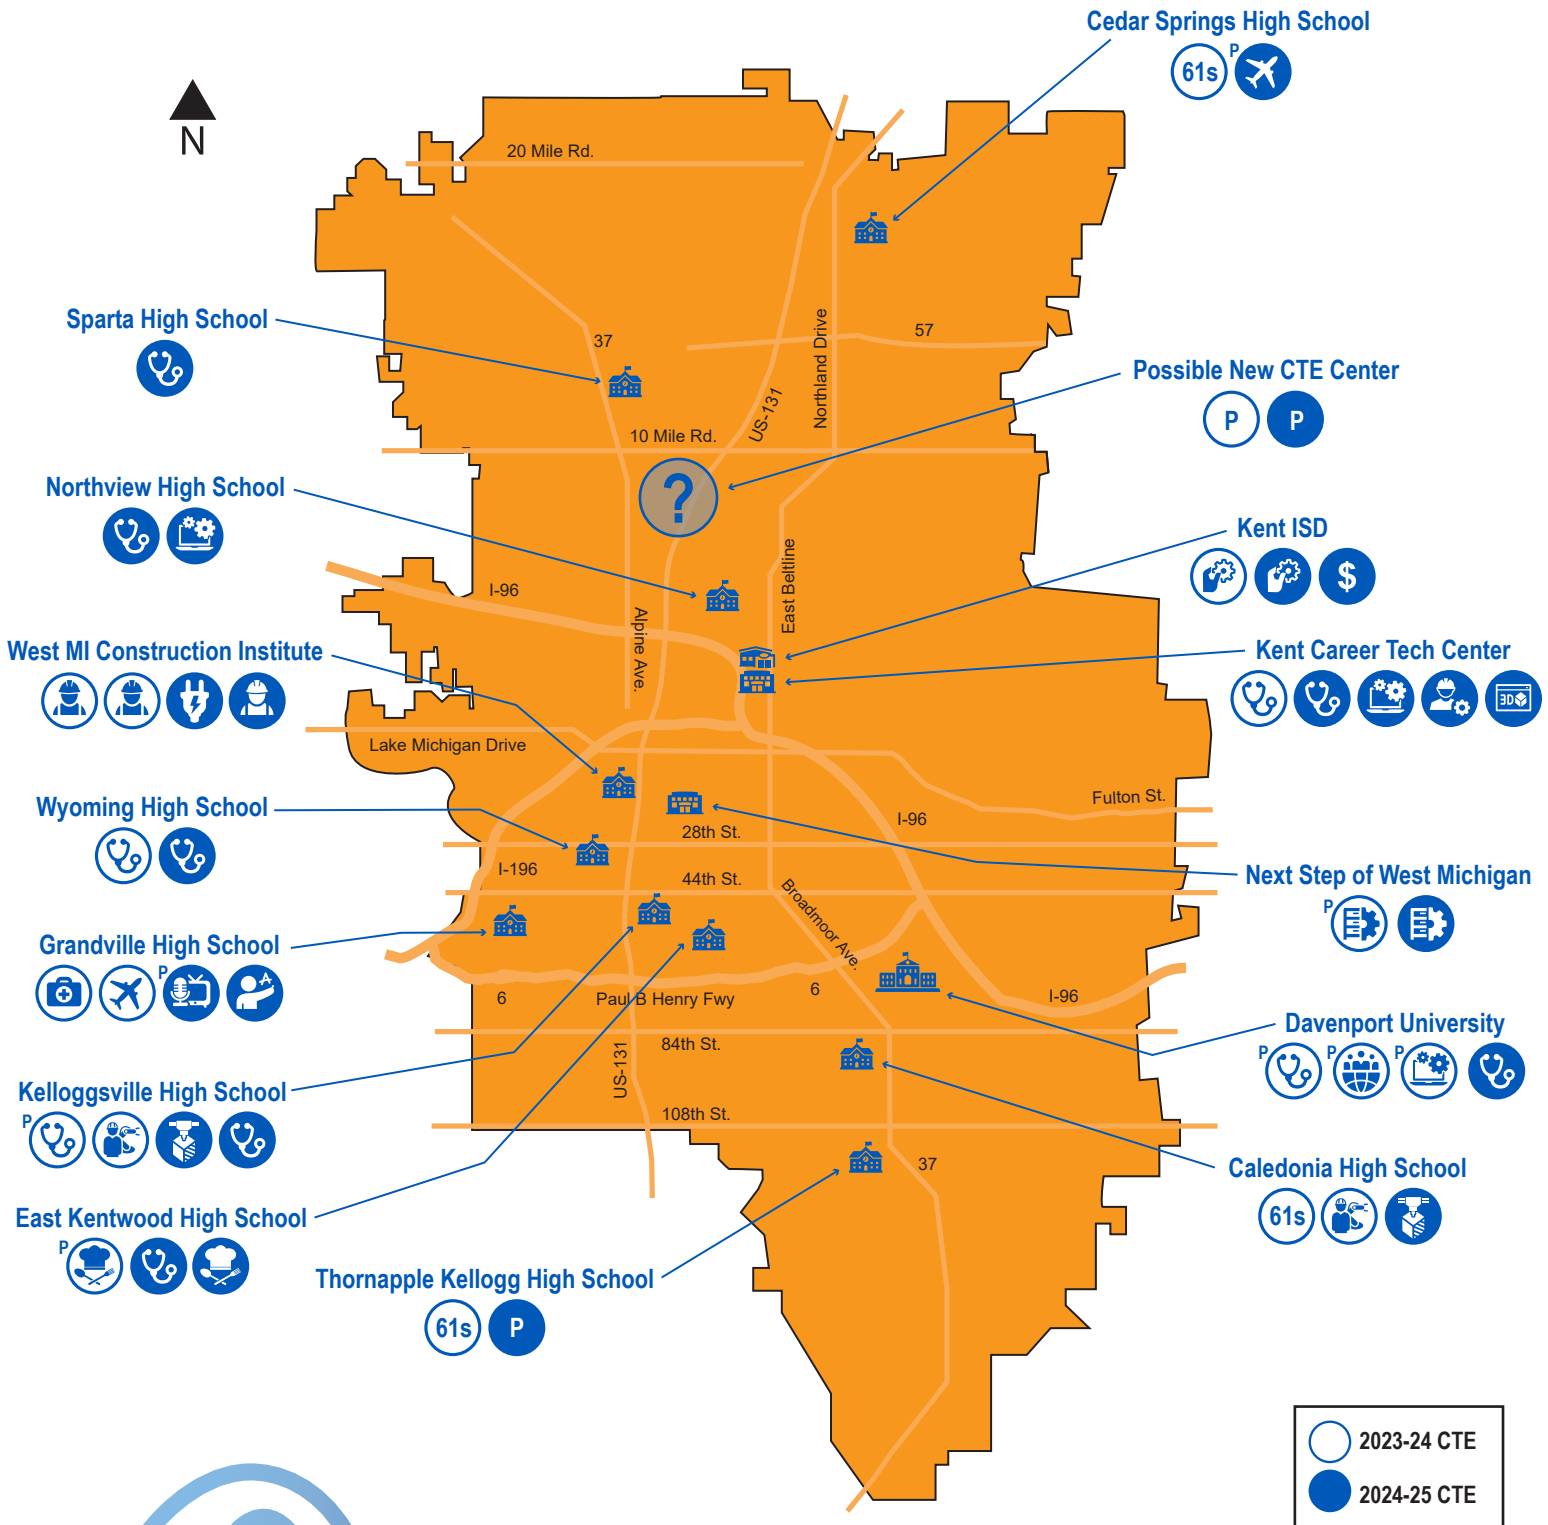

New Regional CTE Programs in Kent ISD

- | | | | |
|-------------------------|-------------------------|-----------------|-------------------------------|
| 3D Animation | Culinary | Health | Tech Assistance |
| Additive Manufacturing | Electrical | IT | 61s Grant Award |
| Aviation | EMT | Radio/TV | P Planning Phase |
| Business | Engineering | SME Prime | \$ Support & Grant Submission |
| Commercial Construction | Furniture Manufacturing | Teacher Academy | |